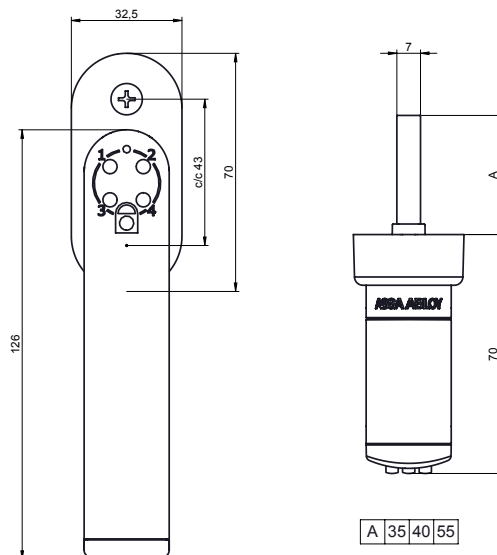

Code Handle® Window

ASSA ABLOY

Electromechanical Handle for patio/balcony doors and windows that opens inward

The global leader in door opening solutions

Model	Description	Executions
7812 C	Satin chrome finish	Straight version
7812 W	White finish	Straight version

The Code Handle has an interchangeable 7 mm square spindle in standard version, (lengths mm: 35, 40, 55). **

** Alternative lengths could be discussed upon request.

ASSA ABLOY is the global leader in door opening solutions, dedicated to satisfying end-user needs for security, safety and convenience